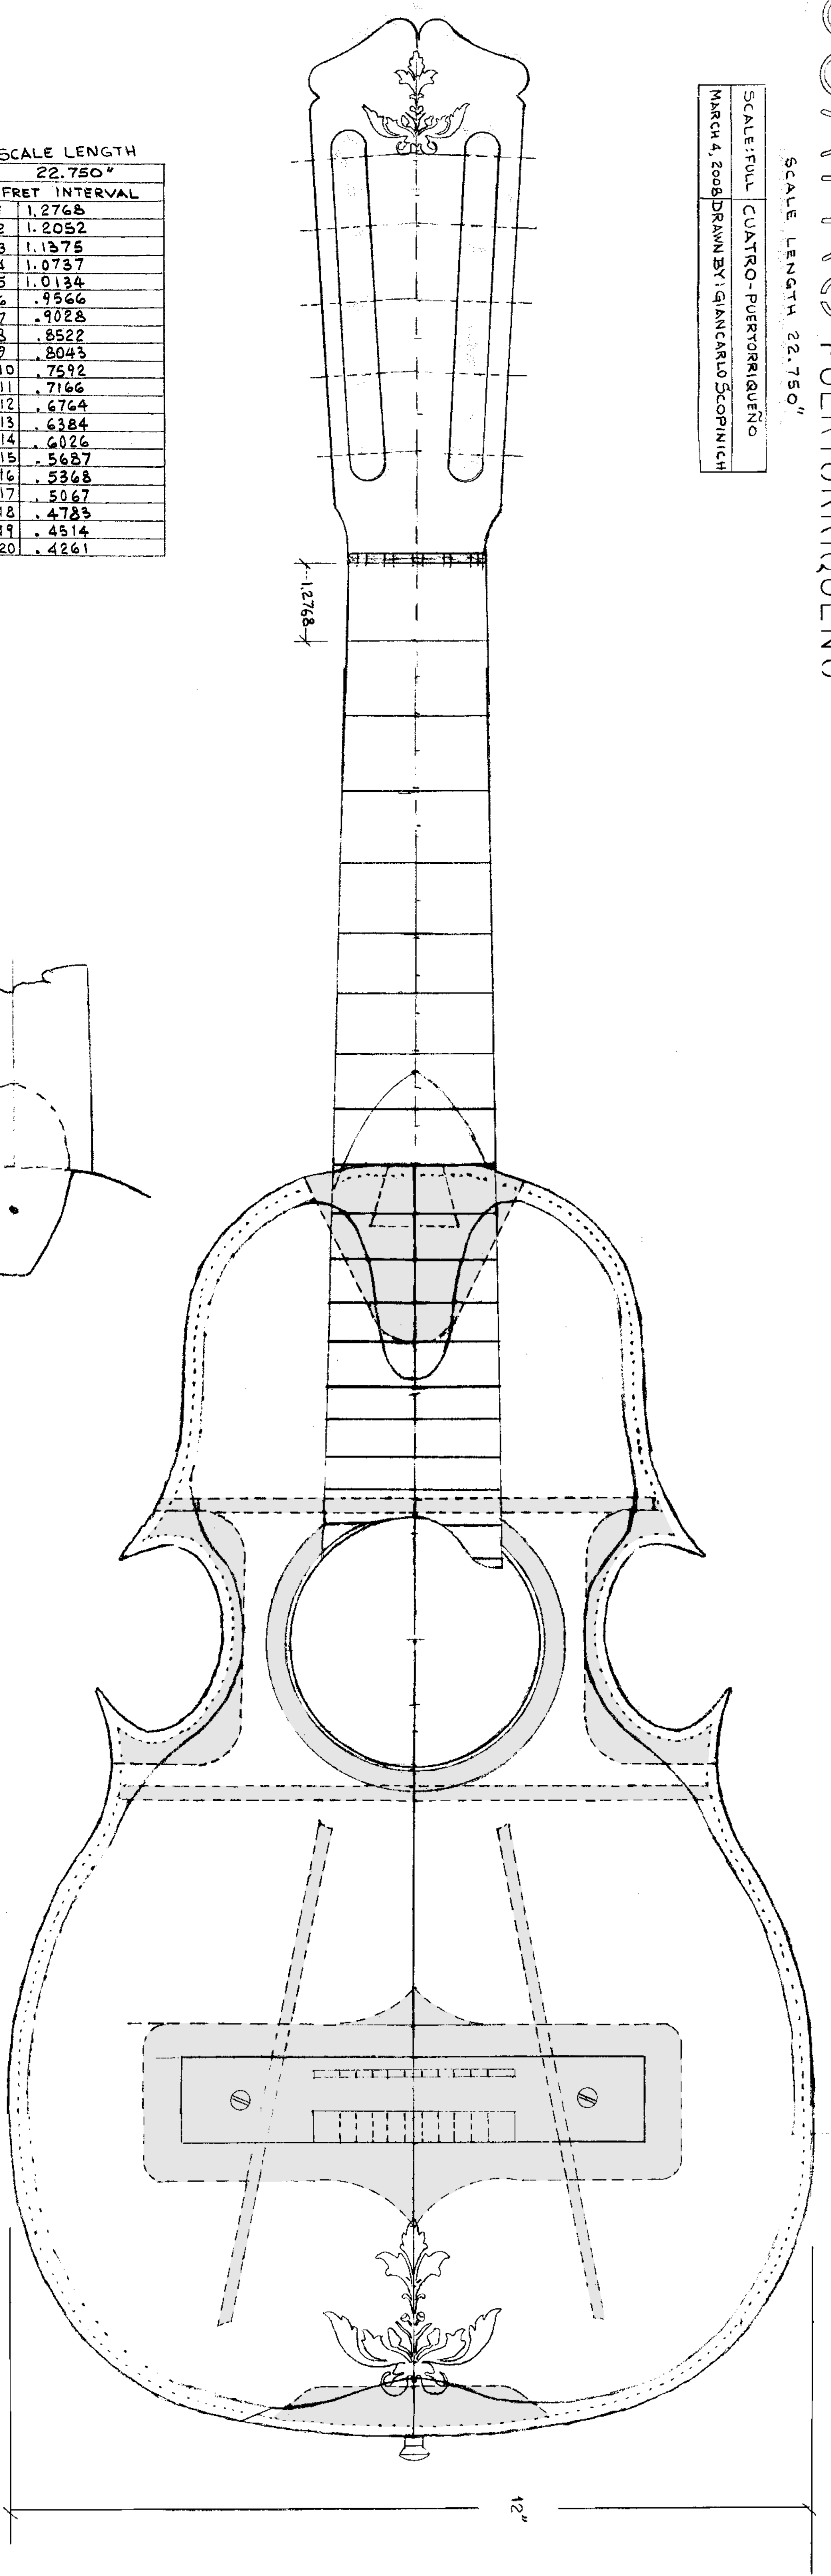

CUATRO PUERTORRIQUEÑO

SCALE LENGTH 22.750"

SCALE: FULL CUATRO - PUERTORRIQUEÑO
 MARCH 4, 2008 DRAWN BY: GIANCARLO SCOPINICH

SCALE LENGTH 22.750"	
FRET	INTERVAL
1	1.2768
2	1.2052
3	1.1375
4	1.0737
5	1.0134
6	.9566
7	.9028
8	.8522
9	.8043
10	.7592
11	.7166
12	.6764
13	.6384
14	.6026
15	.5687
16	.5368
17	.5067
18	.4783
19	.4514
20	.4261

- 1/4 S SPRUCE
- 3/4 P POPLAR
- 3/16 M MAGOHANY
- 3/4 P POPLAR
- 3/16 M MAGOHANY
- 3/4 P POPLAR
- 1/4 M MAGOHANY