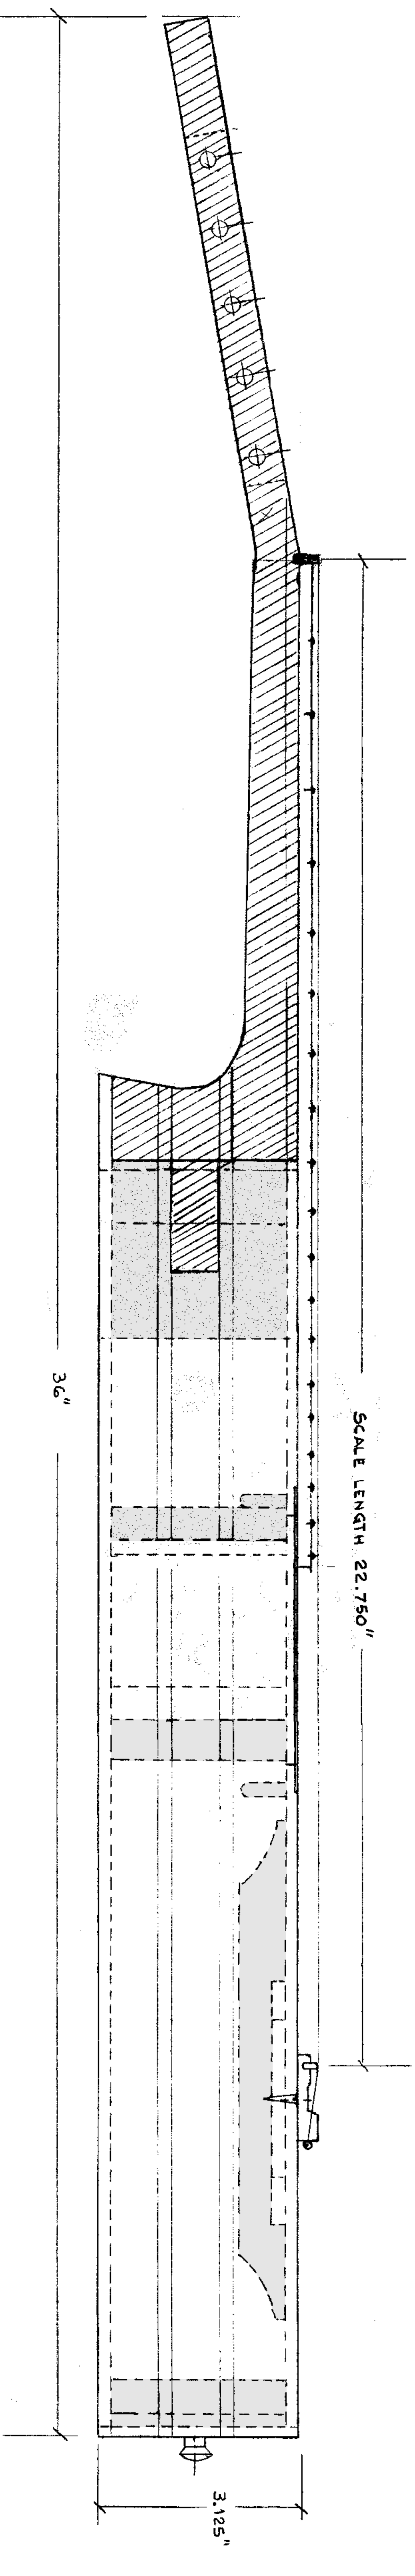

CUATRO PUERTORRIQUEÑO

SCALE LENGTH 22.750"

SCALE: FULL CUATRO - PUERTORRIQUEÑO
 MARCH 4, 2008 DRAWN BY: GIANCARLO SCOPINICH

SCALE LENGTH 22.750"	
FRET	INTERVAL
1	1.2768
2	1.2052
3	1.1375
4	1.0737
5	1.0134
6	.9566
7	.9028
8	.8522
9	.8043
10	.7592
11	.7166
12	.6764
13	.6384
14	.6026
15	.5687
16	.5368
17	.5067
18	.4783
19	.4514
20	.4261

- 1/4 S SPRUCE
- 3/4 P POPLAR
- 3/16 M MAGOHANY
- 3/4 P POPLAR
- 3/16 M MAGOHANY
- 3/4 P POPLAR
- 1/4 M MAGOHANY